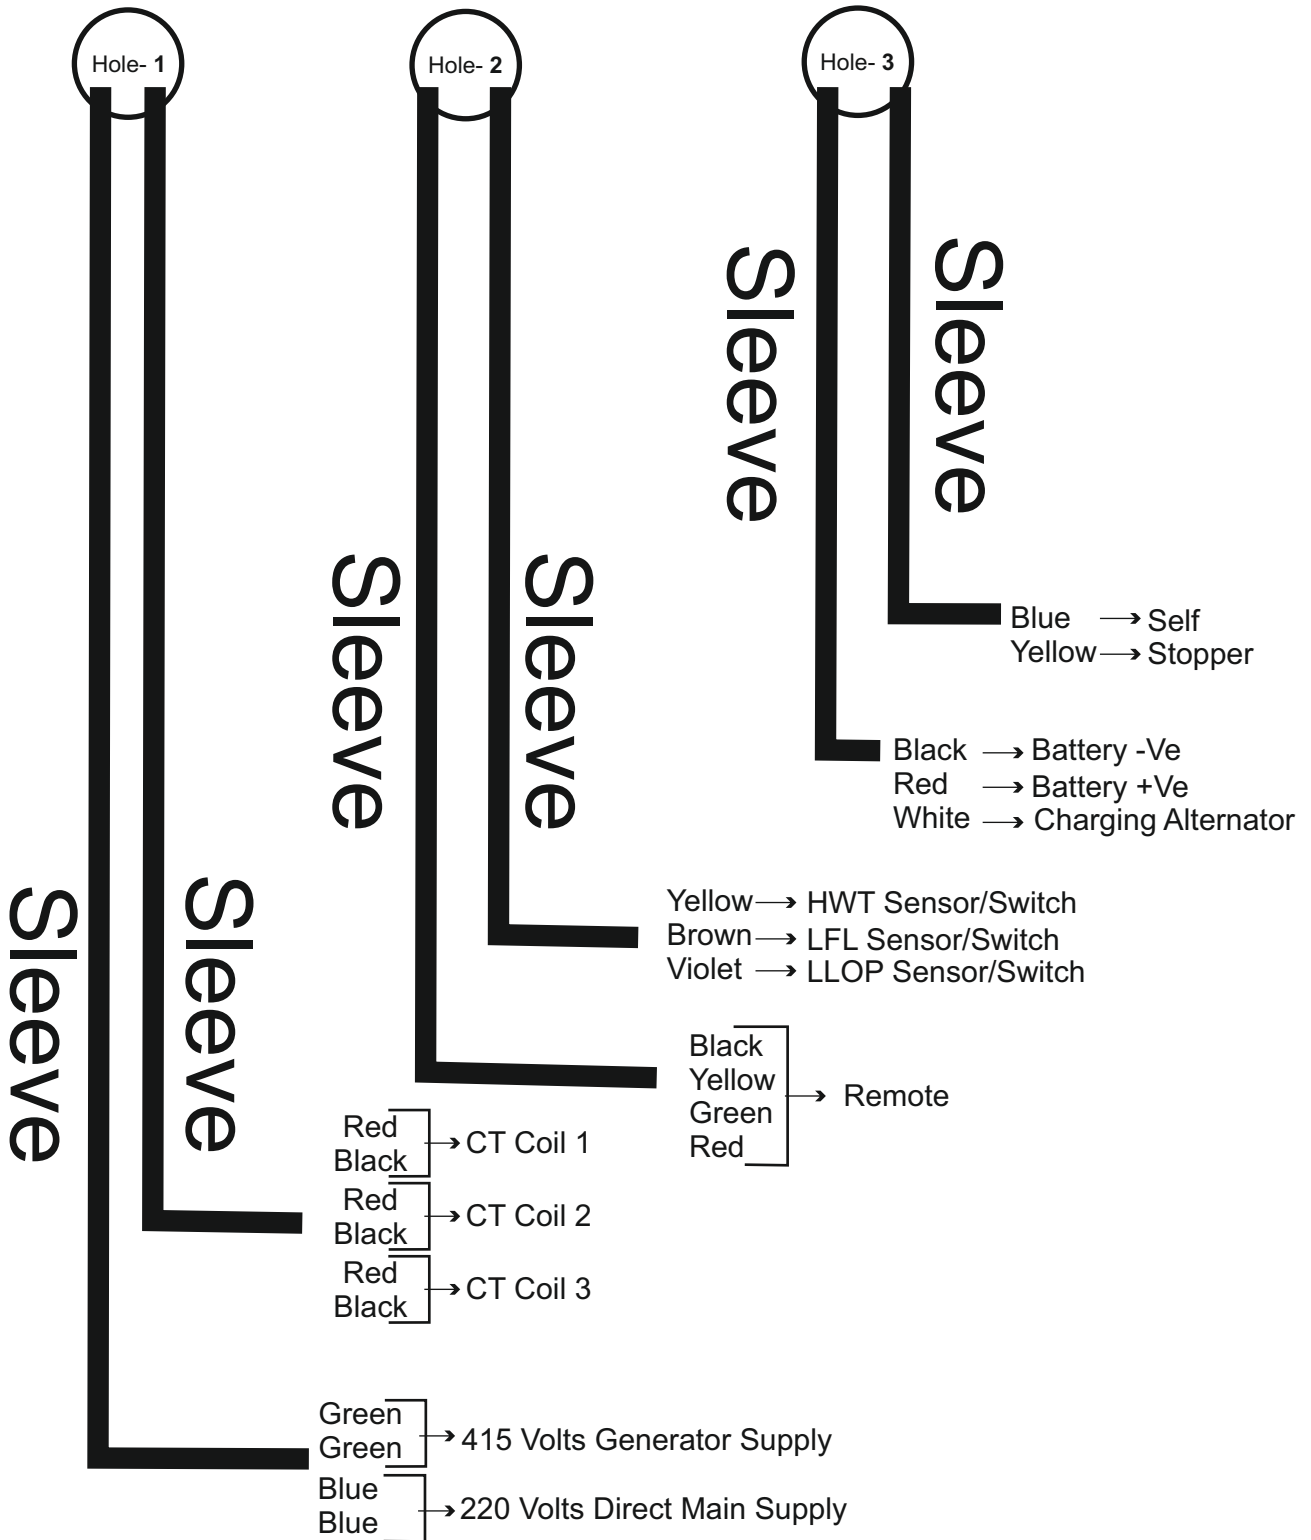

**Item Code: GC-3P (Three Phase)
Generator Control Panel**

Note: Stopper को Battery -ve Direct देना भी जरूरी है ।